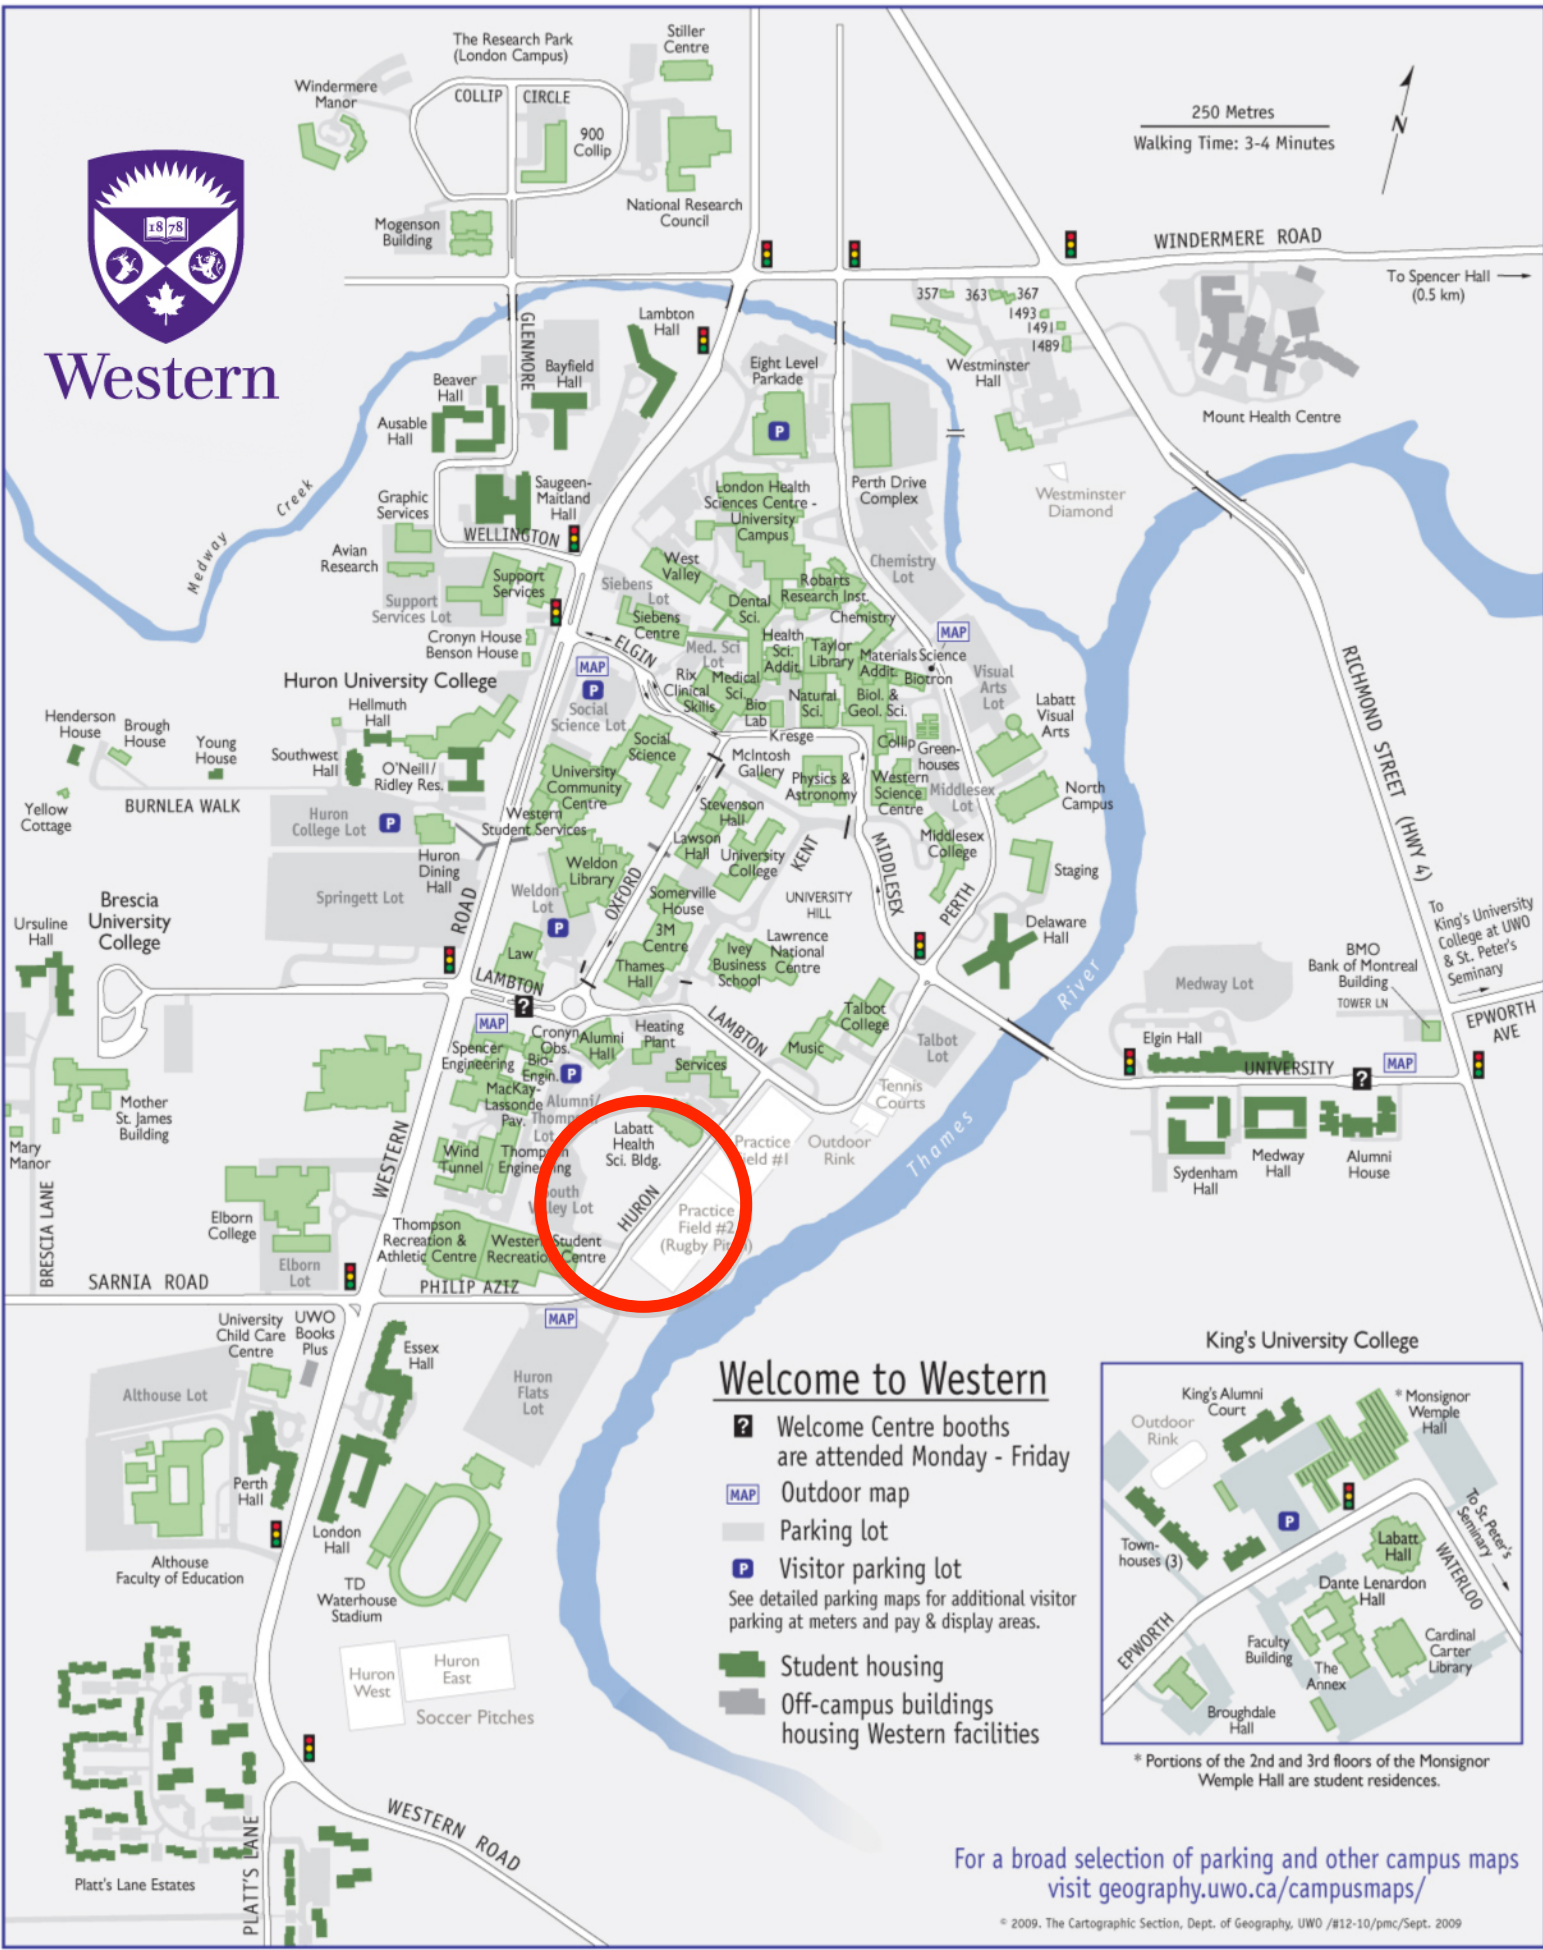

Western

250 Metres
Walking Time: 3-4 Minutes

Welcome to Western

- Welcome Centre booths are attended Monday - Friday
- Outdoor map
- Parking lot
- Visitor parking lot
- See detailed parking maps for additional visitor parking at meters and pay & display areas.
- Student housing
- Off-campus buildings housing Western facilities

* Portions of the 2nd and 3rd floors of the Monsignor Wemple Hall are student residences.

For a broad selection of parking and other campus maps visit geography.uwo.ca/campusmaps/